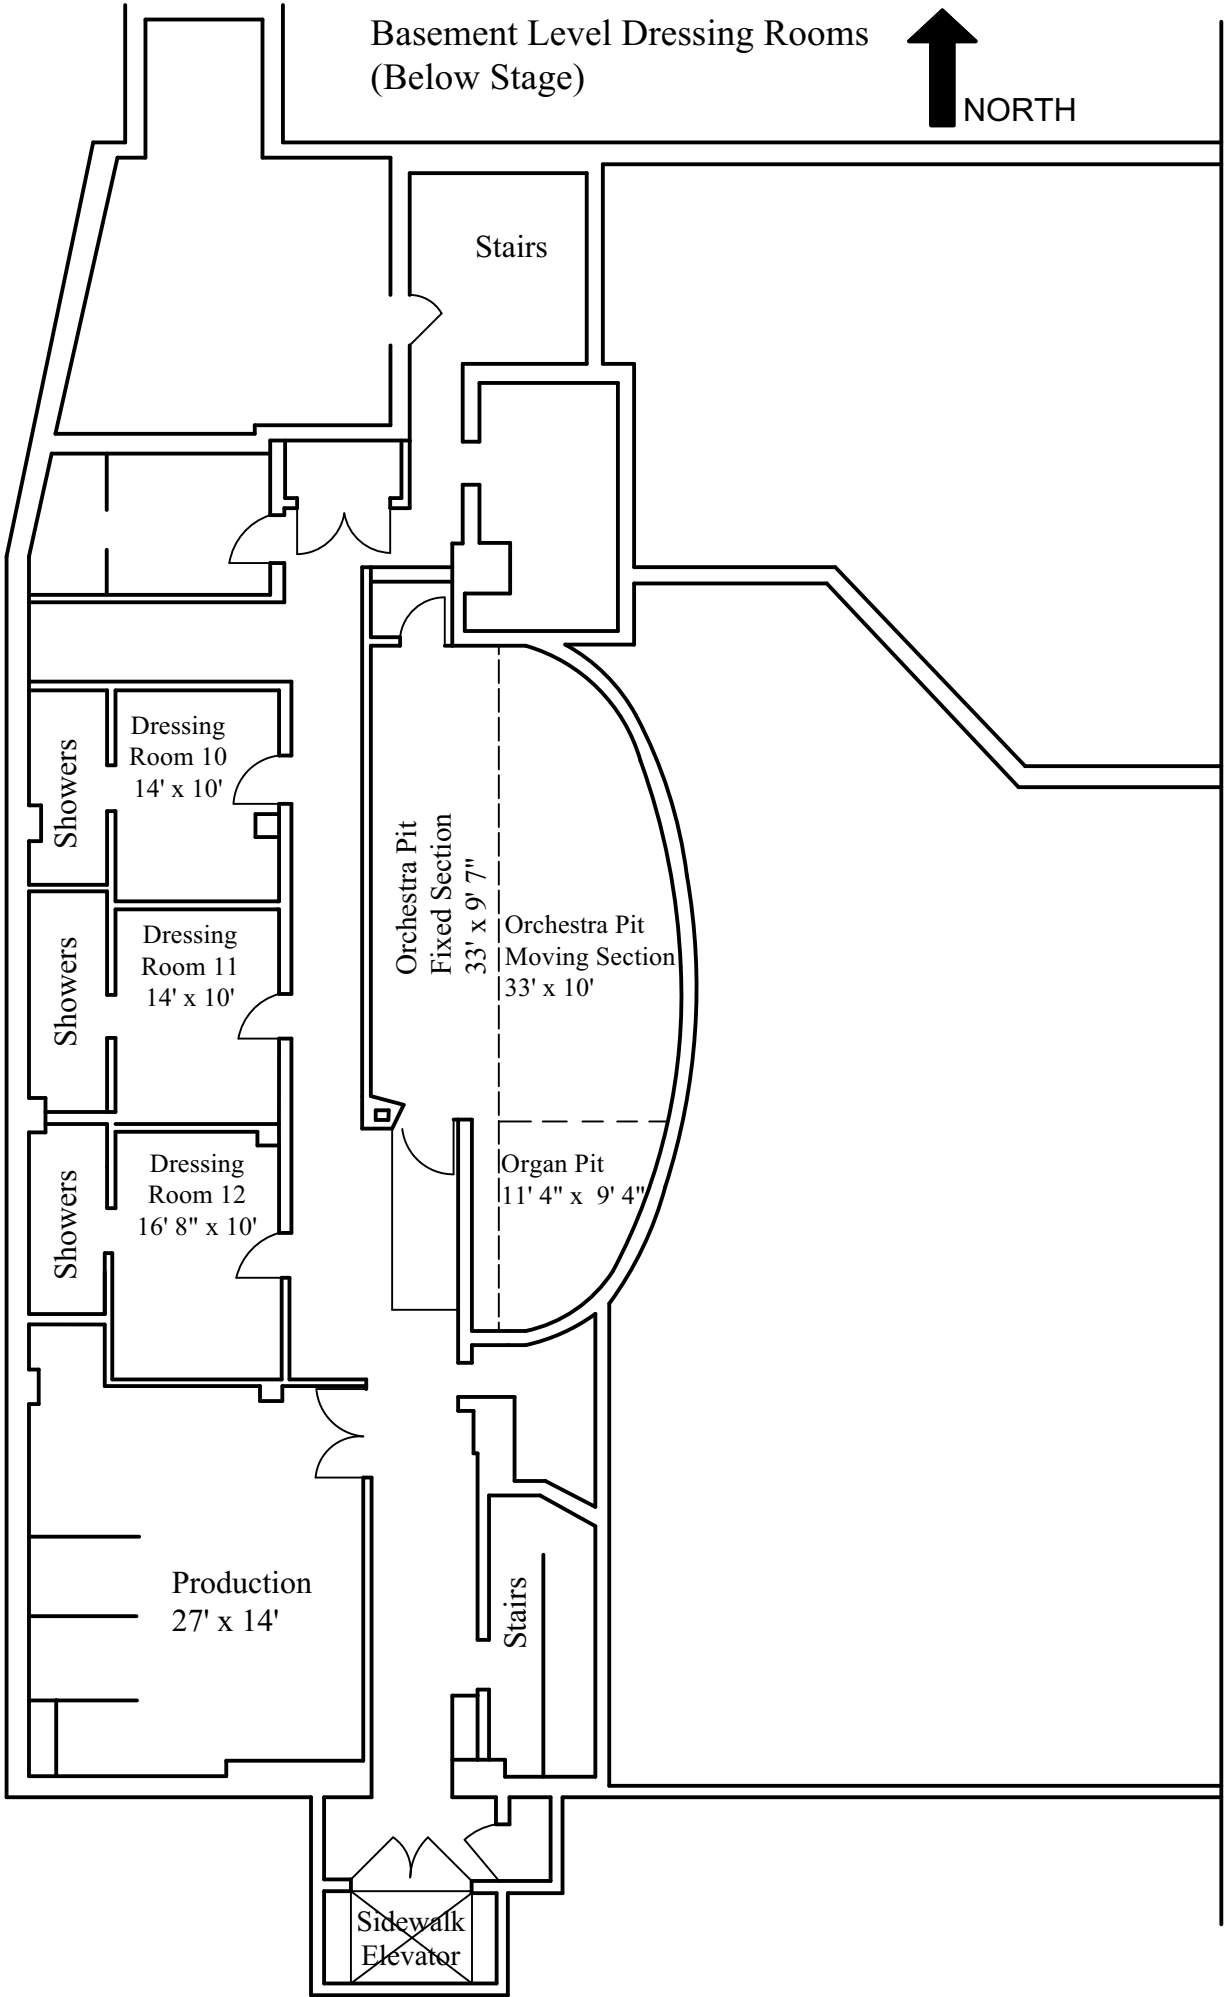

Basement Level Dressing Rooms  
(Below Stage)

Stairs

Showers

Dressing Room 10  
14' x 10'

Showers

Dressing Room 11  
14' x 10'

Showers

Dressing Room 12  
16' 8" x 10'

Orchestra Pit  
Fixed Section  
33' x 9' 7"

Orchestra Pit  
Moving Section  
33' x 10'

Organ Pit  
11' 4" x 9' 4"

Production  
27' x 14'

Stairs

Sidewalk  
Elevator