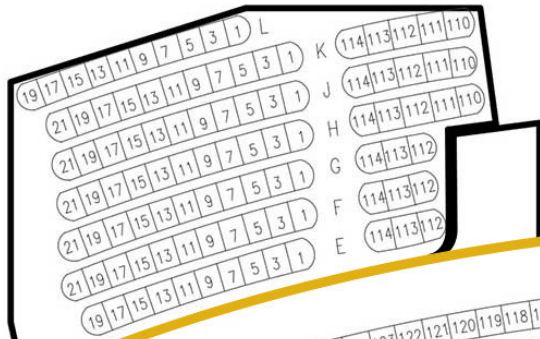

Upper Gallery

99 Seats

Lower Gallery

220 Seats

Balcony

400 Seats

Grand Tier

93 Seats