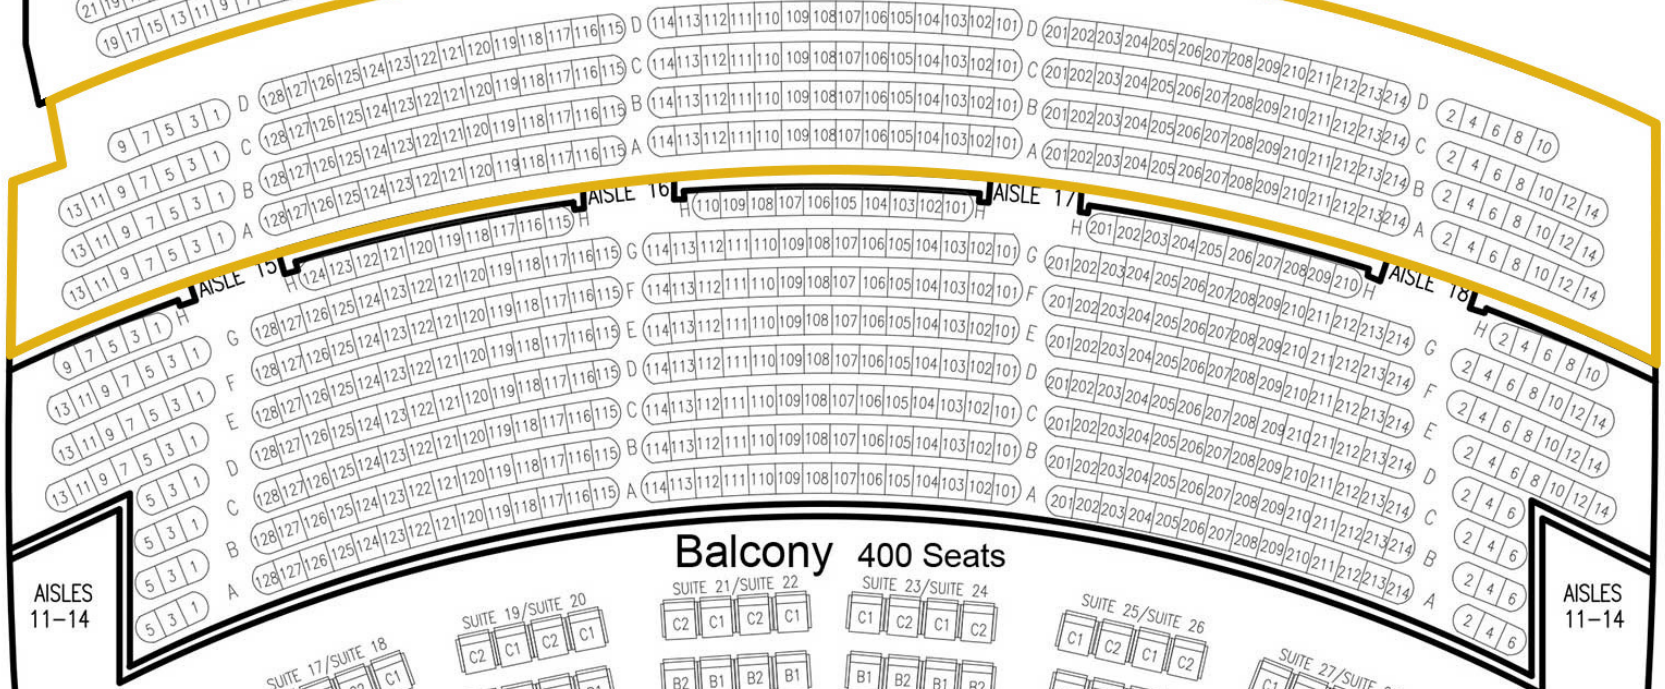

Upper Gallery

99 Seats

Lower Gallery

220 Seats

Balcony

400 Seats

Grand Tier

93 Seats