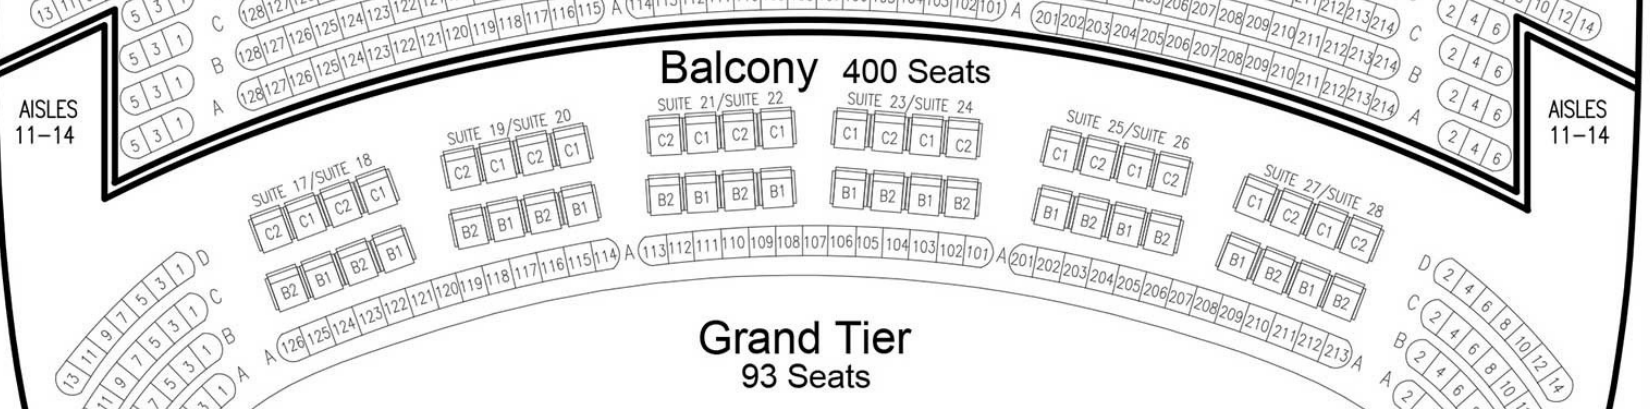

Upper Gallery

99 Seats

Lower Gallery

220 Seats

Balcony

400 Seats

Grand Tier

93 Seats