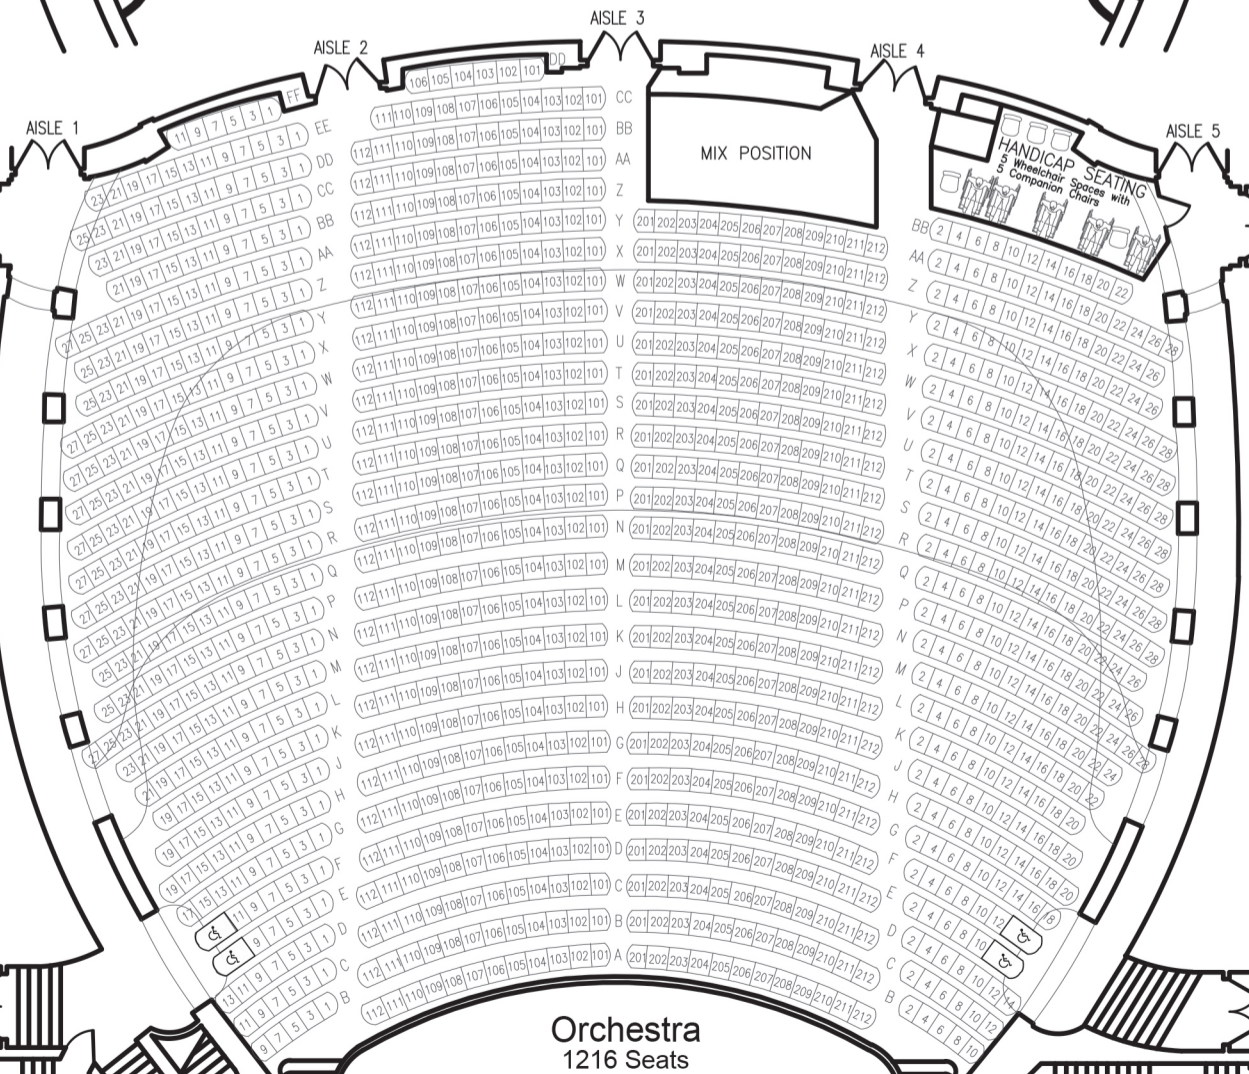

Upper Gallery  
99 Seats

Lower Gallery  
220 Seats

Balcony 400 Seats

Grand Tier  
93 Seats

Mezzanine  
242 Seats

Orchestra  
1216 Seats

Stage