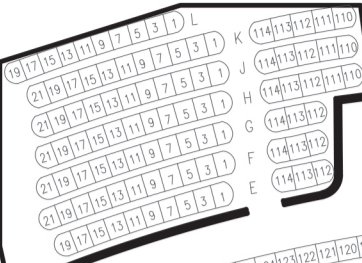

Upper Gallery  
99 Seats

Lower Gallery  
220 Seats

Balcony 400 Seats

Grand Tier  
93 Seats

Mezzanine  
242 Seats

Orchestra  
1216 Seats

Stage