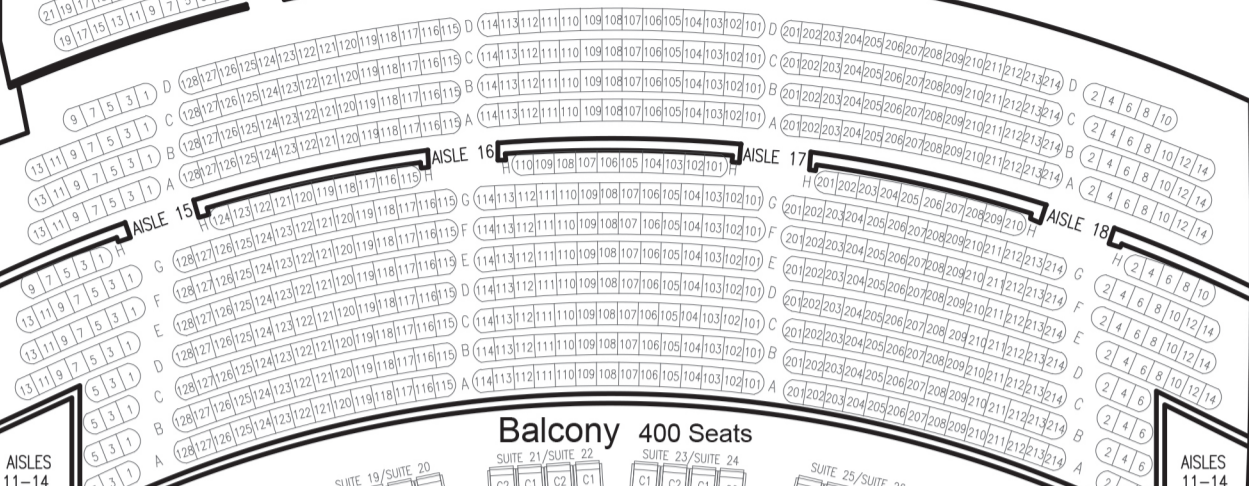

Upper Gallery  
99 Seats

Lower Gallery  
220 Seats

Balcony 400 Seats

Grand Tier  
93 Seats

Mezzanine  
242 Seats

Orchestra  
1216 Seats

Stage