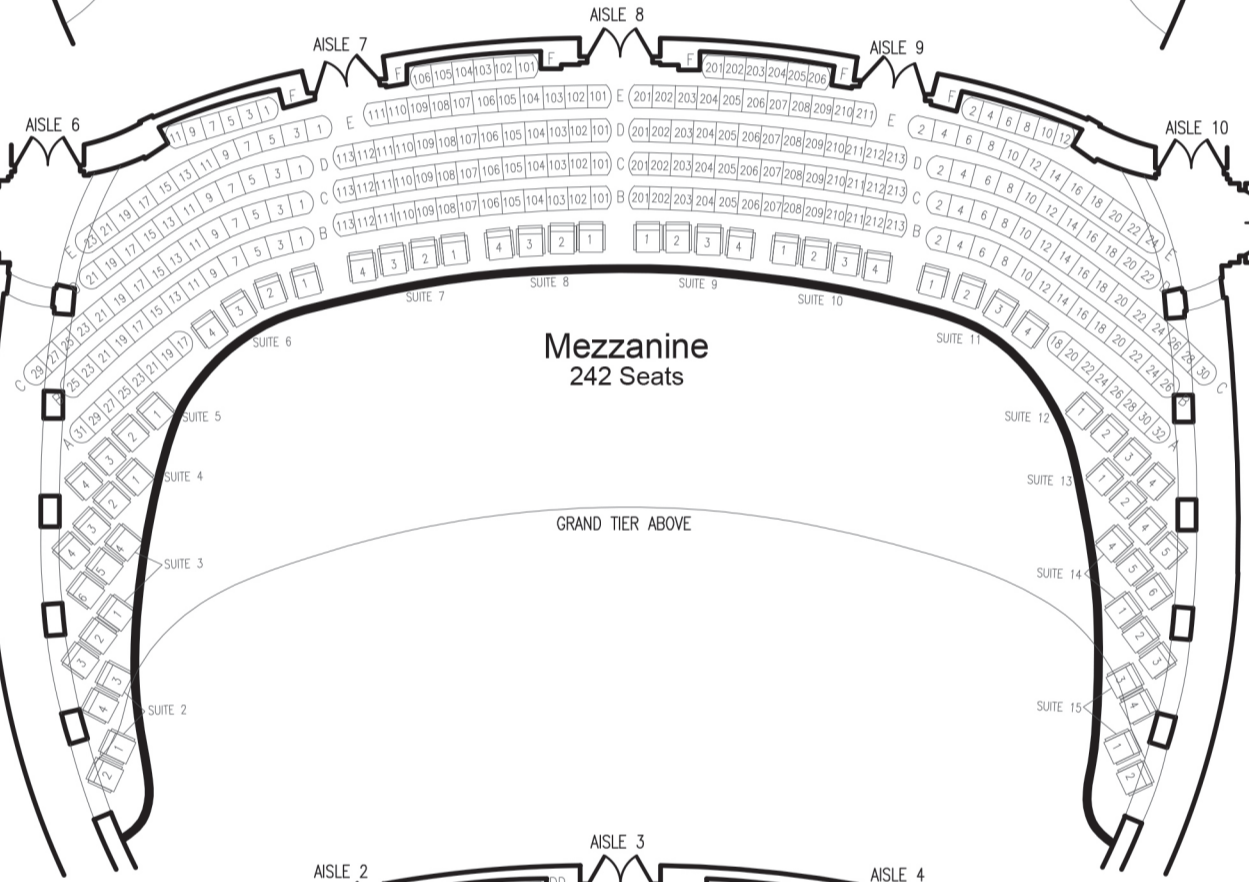

Upper Gallery  
99 Seats

Lower Gallery  
220 Seats

Balcony 400 Seats

Grand Tier  
93 Seats

Mezzanine  
242 Seats

Orchestra  
1216 Seats

Stage