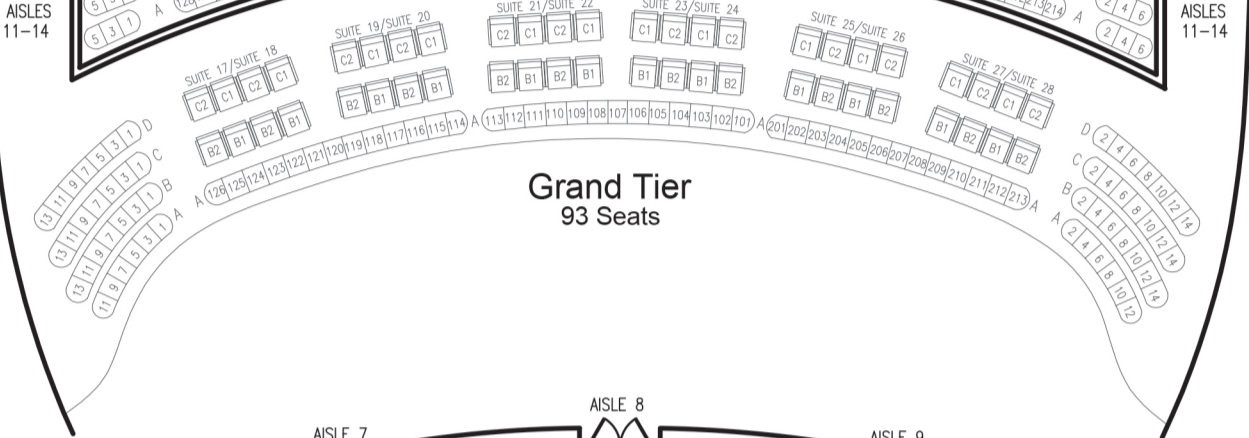

Upper Gallery  
99 Seats

Lower Gallery  
220 Seats

Balcony 400 Seats

Grand Tier  
93 Seats

Mezzanine  
242 Seats

Orchestra  
1216 Seats

Stage